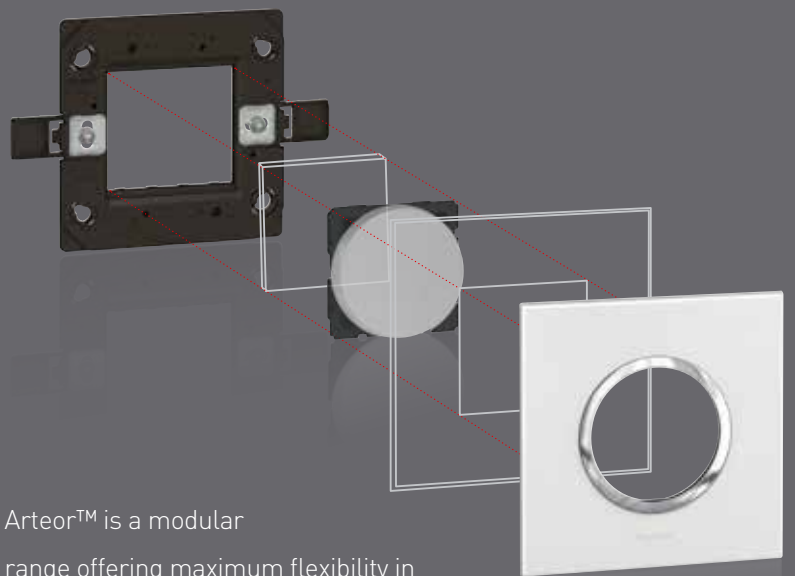

Protection at every step of the installation process

Support frames and plates are each supplied with special shrink wrap protection should be removed only once site work is fully completed.

Arteor™

versatility and modularity for unrivalled flexibility